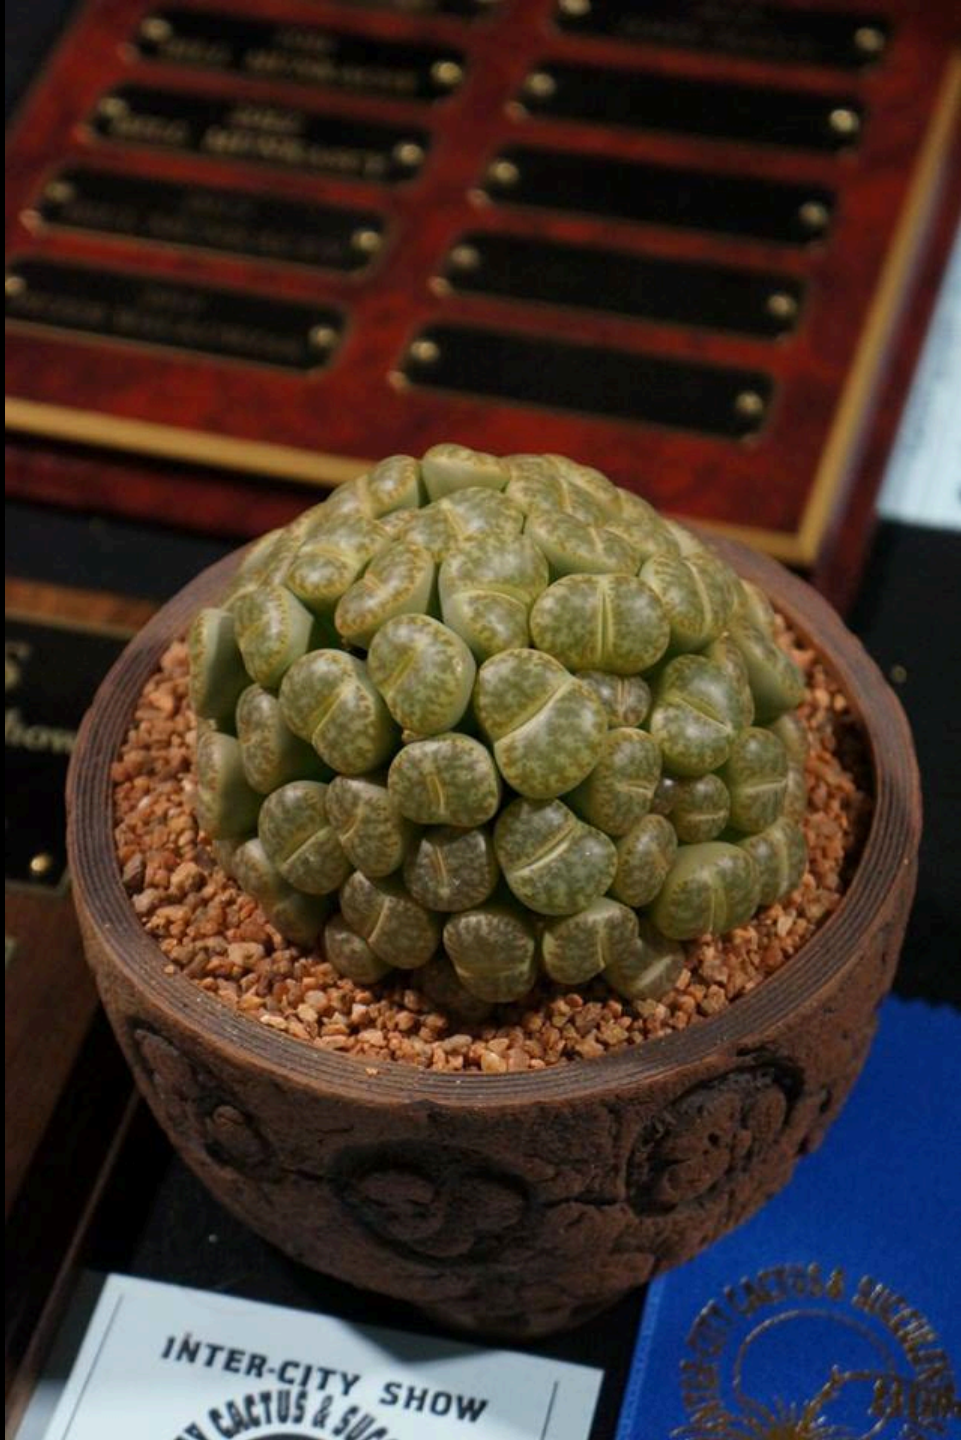

in bag

Entry No. Graded

1st	2nd	3rd	HM
-----	-----	-----	----

BLUE	YELLOW	NOVICE
Exhibitor <i>Victoria</i>		RED

INTER-CITY SHOW
BY CACTUS & SUC

Division 2 Class 122
Plant Name _____

1st PLACE

INTERNATIONAL
CACTUS SOCIETY