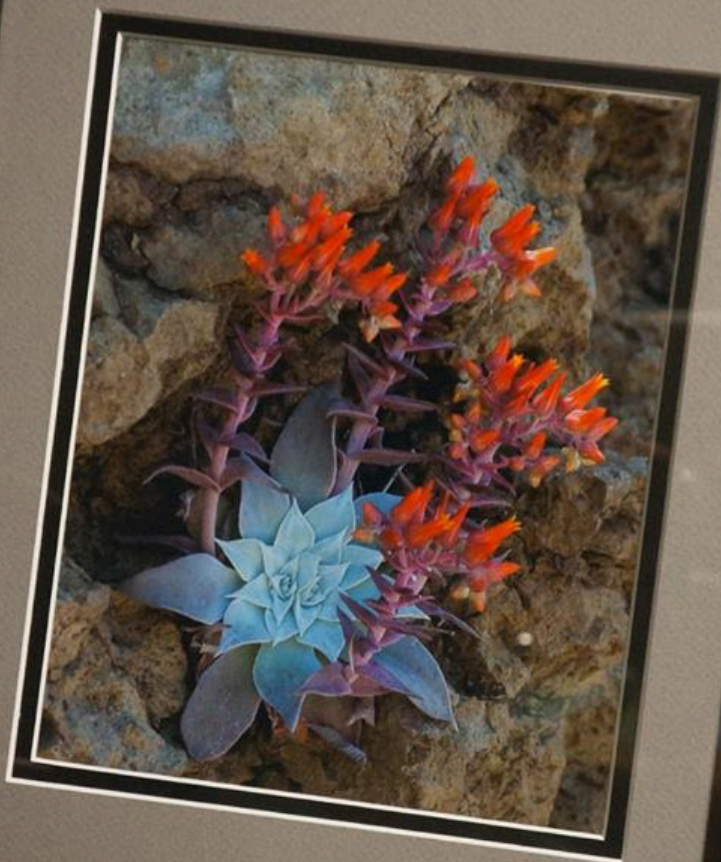

INTER-CITY SHOW
SOUTH AFRICAN CACTUS & SUCCULENT SOCIETY
OPEN BLUE
ADVANCED YELLOW
EXHIBITION

DESIGNER: J. L. KIMBLE
DESIGNER: J. L. KIMBLE

INTER-CITY SHOW
CITY OF LOS ANGELES & AREA

ROY HARRIS
2012

JERRY & KATHY
OTTE
2011