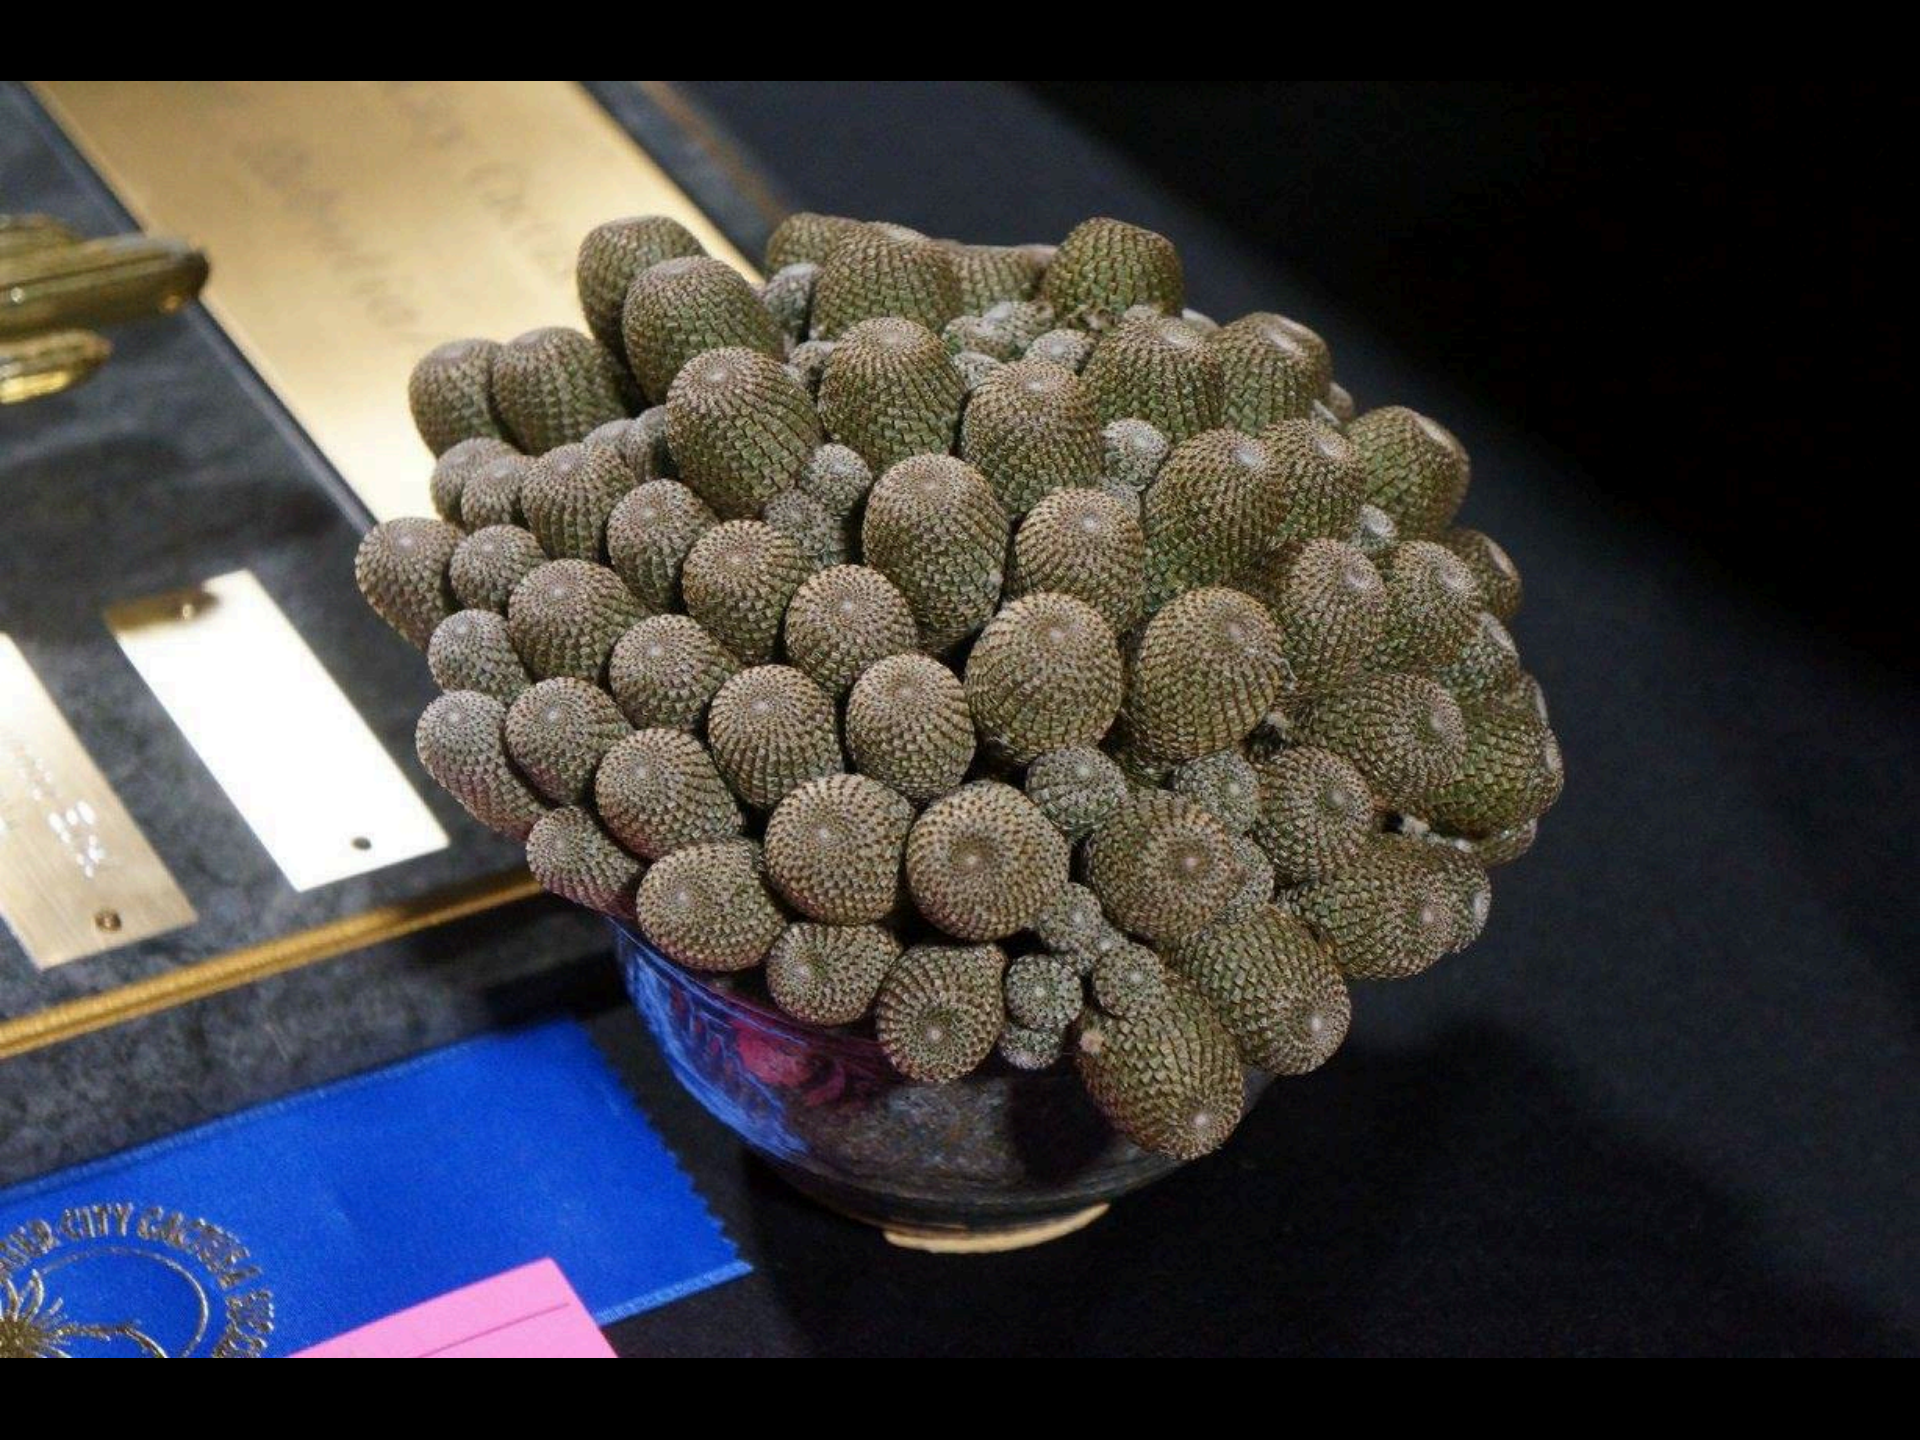

...ND CITY ...